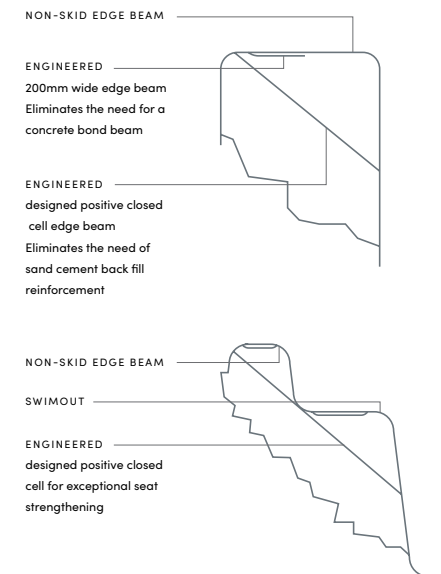

Our pools are manufactured to AS/NZS Standard 1838:1994 using materials approved by Lloyds of London