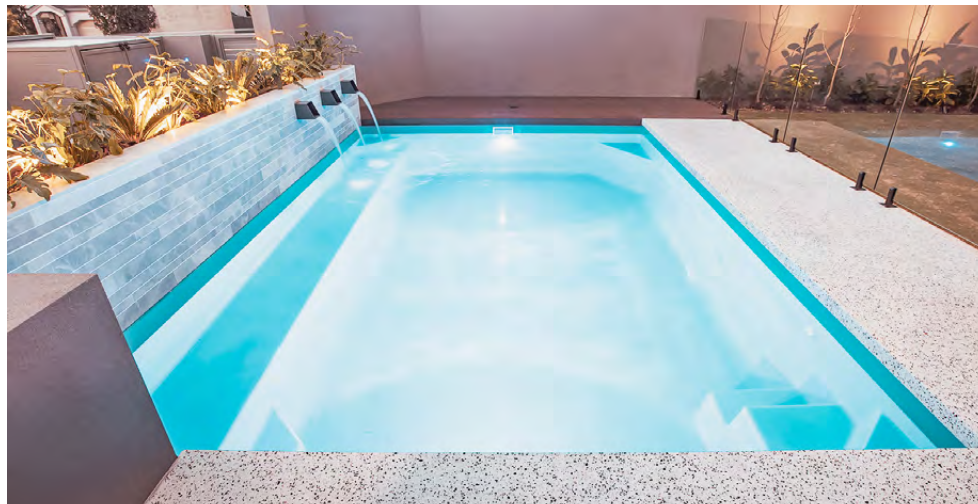

pool features

- ▶ Large seating areas in the shallow ends
- ▶ Dual swim outs in deep end
- ▶ The 5.5m pool has a constant depth of 1.2m, perfect for children
- ▶ Narrow layouts: Width 2m-2.5m

serenity 5.5m

Length 5.5m Width 2m
Depth 1.2m - 1.2m

serenity 6m

Length 6m Width 2.25m
Depth 1m - 1.5m

serenity 8m

Length 8m Width 2.25m
Depth 1m - 1.65m

statement

Fill your days poolside in our Statement pool, the widest and deepest in our range.

The extended seating area runs the full length of the pool - a great spot for the little ones to splash and play, or for you to simply relax and enjoy the sun drenched days.

pool features

- ▶ Corner entry steps in shallow end
- ▶ Full length seating area
- ▶ Large swimming area
- ▶ Deep end swim outs
- ▶ Wide and deep

allure

Transform your backyard into a stunning oasis with one of our Allure pools. Enjoy swimming laps or simply relax and enjoy the tranquility.

pool features

- ▶ Full width entry steps in shallow end
- ▶ Deep end swim outs, also great for relaxing
- ▶ Max depth 1.5m